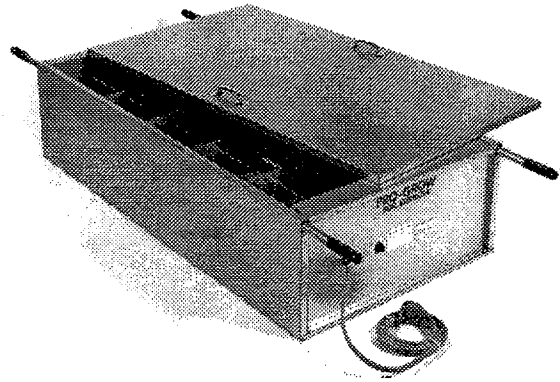

PRO-GROW SOIL STERILIZERS

PRO-GROW MODEL SS-60 1/2 YARD CAPACITY

The 1/2 yard capacity will sterilize up to 4 cubic yards in 24 hours.

25 Amps @ 240 volts 50/60 hz ac
Heater load is relay controlled.
Thermostat controls 140 to 200 Deg F
Cord length 10 ft.
Length 61" - Width 32" - Depth 16"
Shipping Weight - 192#

Available in Standard (SS) or Custom (SST) Models.

PRO-GROW MODEL SS-30 1/4 YARD CAPACITY

The 1/4 yard capacity will sterilize up to 2 cubic yards in 24 hours.

12 1/2 Amps @ 240 volts 50/60 hz ac
Thermostat controls 140 to 200 Deg F
Cord length 10 ft.
Length 33" - Width 32" - Depth 16"
Shipping Weight - 130#

Available in Standard (SS) or Custom (SST) Models.

PRO-GROW MODEL SS-15 1/8 YARD CAPACITY

The 1/8 yard capacity will sterilize up to 1 cubic yard in 24 hours.

12 1/2 Amps @ 120 volts 50/60 hz ac
Thermostat controls 140 to 200 Deg F
Cord length 10 ft.
Length 33" - Width 17" - Depth 16"
Shipping Weight - 85#