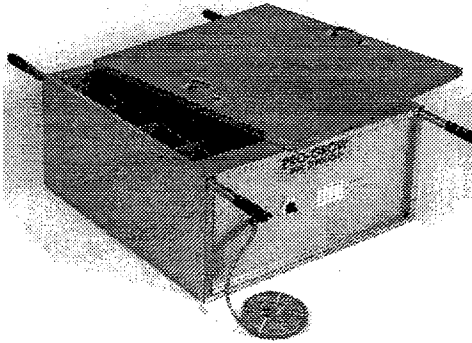

PRO-GROW SOIL STERILIZERS

PRO-GROW MODEL SS-60 1/2 YARD CAPACITY

The 1/2 yard capacity will sterilize up to 4 cubic yards in 24 hours.

25 Amps @ 240 volts 50/60 hz ac
Heater load is relay controlled.
Thermostat controls 140 to 200 Deg F
Cord length 10 ft.
Length 61" - Width 32" - Depth 16"
Shipping Weight - 192#

Available in Standard (SS) or Custom (SST) Models.

PRO-GROW MODEL SS-30 1/4 YARD CAPACITY

The 1/4 yard capacity will sterilize up to 2 cubic yards in 24 hours.

12 1/2 Amps @ 240 volts 50/60 hz ac
Thermostat controls 140 to 200 Deg F
Cord length 10 ft.
Length 33" - Width 32" - Depth 16"
Shipping Weight - 130#

Available in Standard (SS) or Custom (SST) Models.

PRO-GROW MODEL SS-15 1/8 YARD CAPACITY

The 1/8 yard capacity will sterilize up to 1 cubic yard in 24 hours.

12 1/2 Amps @ 120 volts 50/60 hz ac
Thermostat controls 140 to 200 Deg F
Cord length 10 ft.
Length 33" - Width 17" - Depth 16"
Shipping Weight - 85#